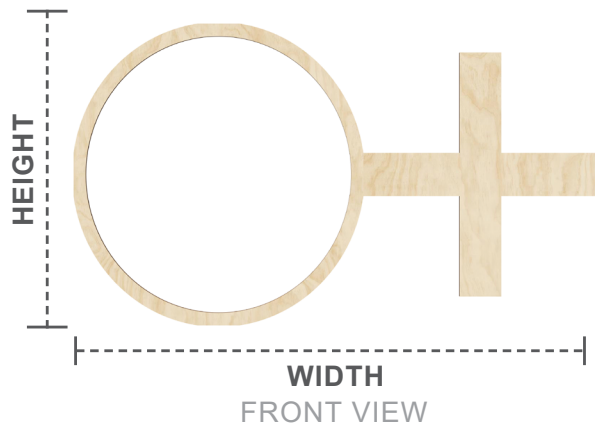

STAIN GRADE 2-PIECE WOOD FRETWORK

STYLE

CHESTERFIELD

WIDTH
FRONT VIEW

1/4" 3/8"

THICKNESS
SIDE VIEW

42 1/4" x 23 3/4"
LARGE

27 3/4" x 15 3/4"
MEDIUM

20 5/8" x 11 3/8"
SMALL

13 3/8" x 7 3/8"
EXTRA SMALL

Wood Species

ALDER

BIRCH

CHERRY

HICKORY

RED OAK

WALNUT

MDF
(paintable)

PANEL CONSTRUCTION: Wood grain veneer over substrate. 3/8" or 1/4" thickness.

USAGE: Commercial or residential walls & ceilings. Not suitable for areas exposed to water or for outdoor applications.